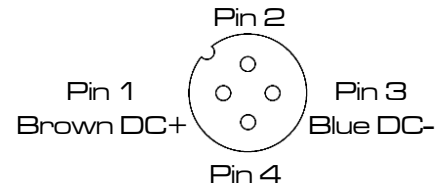

High output with evenness that is unsurpassed.

With the GWIRF Mini, the 55mm x 50mm panel is illuminated evenly. This light can be used for front illumination or as a very effective back light.

5000K Colour Temperature

50mm x 45mm Illuminated Surface

M12 4 Pin Connector, Pin 1 + , Pin 3 -

Pin 2 & 4 Available for Optional Dimming & Switching

24 Volts DC

.2 Amp Draw

Equivalent to IP67

(6) 1/4-20 Mounting Holes, Studs can be used

Blue Anodized 6061 T6 Body

Designed & Manufactured in Canada

M12 4 Pin (Female)

Compatible with
Swivellink XS
AFSB-5XS