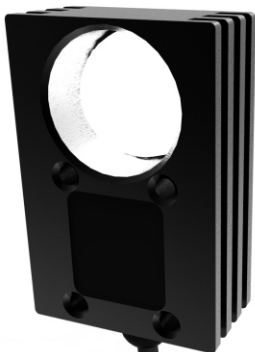

GWI Eyeball M12x3

High Output With Evenness That is Unsurpassed
5500K Colour Temperature
24 Volts DC
3 x M12 4 Pin Connector One Female Two Male
M12 Passthrough For Multiple Lights
Pin 1 Brown DC+ Pin 3 Blue DC-
.4 Amp Draw
Equivalent to IP67
1/4-20 and 6mm Mounting Options
Black Anodized 6061T6 Body
Designed & Manufactured in Canada

GWI Eyeball

GWI Eyeball M12

GWI Eyeball M12 x 2

GWI Eyeball M12 x 3

Evolution of the Eyeball