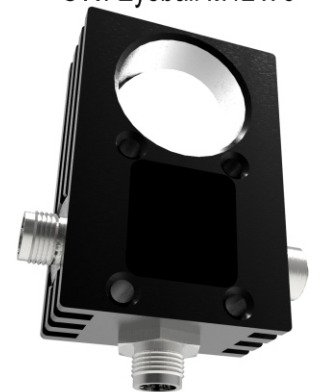

GWI Eyeball M12x3

High Output With Evenness That is Unsurpassed
5500K Colour Temperature
24 Volts DC
3 x M12 4 Pin Connector One Female Two Male
M12 Passthrough For Multiple Lights
Pin 1 Brown DC+ Pin 3 Blue DC-
.4 Amp Draw
Equivalent to IP67
1/4-20 and 6mm Mounting Options
Black Anodized 6061T6 Body
Designed & Manufactured in Canada

GWI Eyeball

GWI Eyeball M12

GWI Eyeball M12 x 2

GWI Eyeball M12 x 3

Evolution of the Eyeball