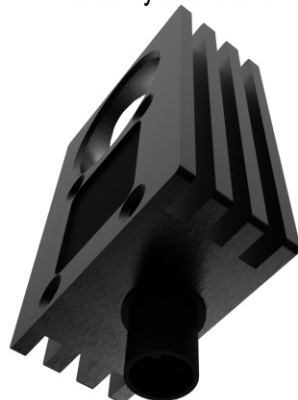

GWI Eyeball M12x3

High Output With Evenness That is Unsurpassed
5500K Colour Temperature
24 Volts DC
3 x M12 4 Pin Connector One Female Two Male
M12 Passthrough For Multiple Lights
Pin 1 Brown DC+ Pin 3 Blue DC-
.4 Amp Draw
Equivalent to IP67
1/4-20 and 6mm Mounting Options
Black Anodized 6061T6 Body
Designed & Manufactured in Canada

GWI Eyeball

GWI Eyeball M12

GWI Eyeball M12 x 2

GWI Eyeball M12 x 3

Evolution of the Eyeball