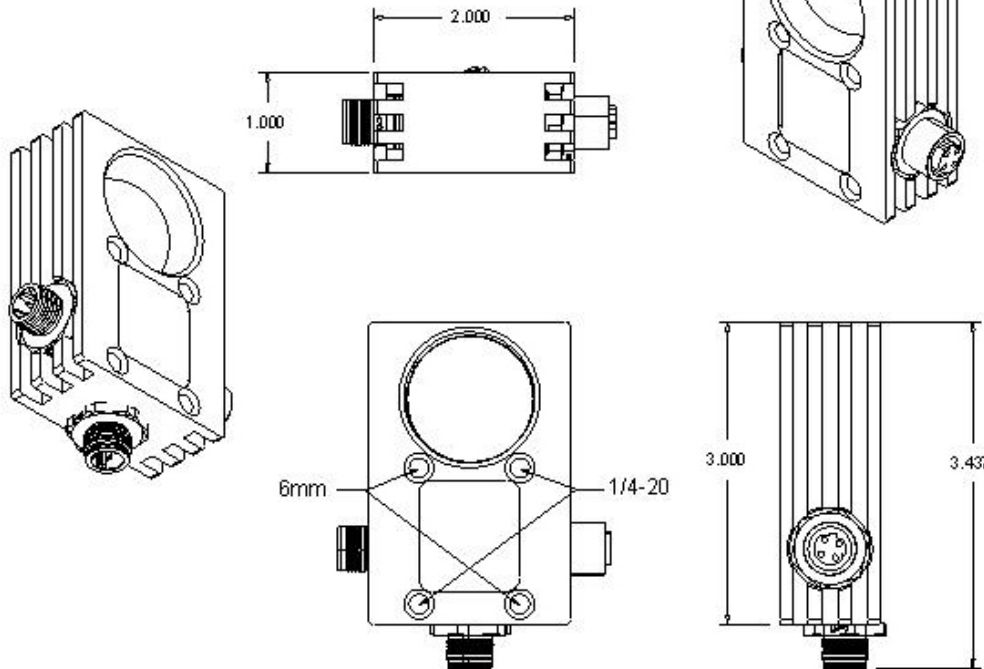

GWI Eyeball M12x3

High Output With Evenness That is Unsurpassed
5500K Colour Temperature
24 Volts DC
3 x M12 4 Pin Connector One Female Two Male
M12 Passthrough For Multiple Lights
Pin 1 Brown DC+ Pin 3 Blue DC-
.4 Amp Draw
Equivalent to IP67
1/4-20 and 6mm Mounting Options
Black Anodized 6061T6 Body
Designed & Manufactured in Canada

GWI Eyeball

GWI Eyeball M12

GWI Eyeball M12 x 2

GWI Eyeball M12 x 3

Evolution of the Eyeball