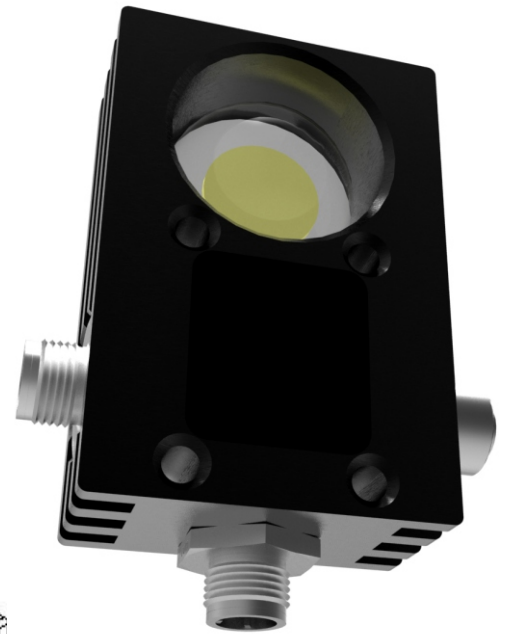

GWI Eyeball M12x3

High Output With Evenness That is Unsurpassed
5500K Colour Temperature
24 Volts DC
3 x M12 4 Pin Connector One Female Two Male
M12 Passthrough For Multiple Lights
Pin 1 Brown DC+ Pin 3 Blue DC-
.4 Amp Draw
Equivalent to IP67
1/4-20 and 6mm Mounting Options
Black Anodized 6061T6 Body
Designed & Manufactured in Canada

GWI Eyeball

GWI Eyeball M12

GWI Eyeball M12 x 2

GWI Eyeball M12 x 3

Evolution of the Eyeball