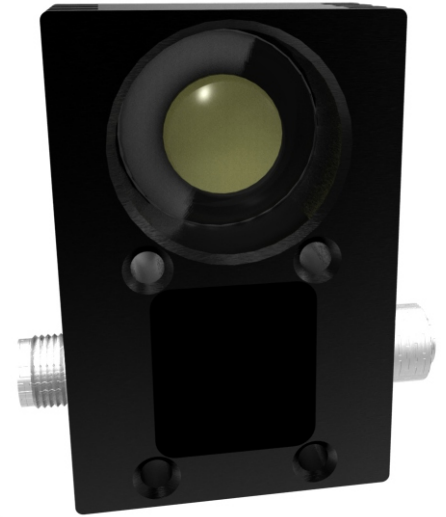

GWI Eyeball M12x2

High Output With Evenness That is Unsurpassed
5500K Colour Temperature
24 Volts DC
2 x M12 4 Pin Connector One Female One Male
M12 Passthrough For Multiple Lights
Pin 1 Brown DC+ Pin 3 Blue DC-
.4 Amp Draw
Equivalent to IP67
1/4-20 and 6mm Mounting Options
Black Anodized 6061T6 Body
Designed & Manufactured in Canada

GWI Eyeball

GWI Eyeball M12

GWI Eyeball M12 x 2

GWI Eyeball M12 x 3

Evolution of the Eyeball