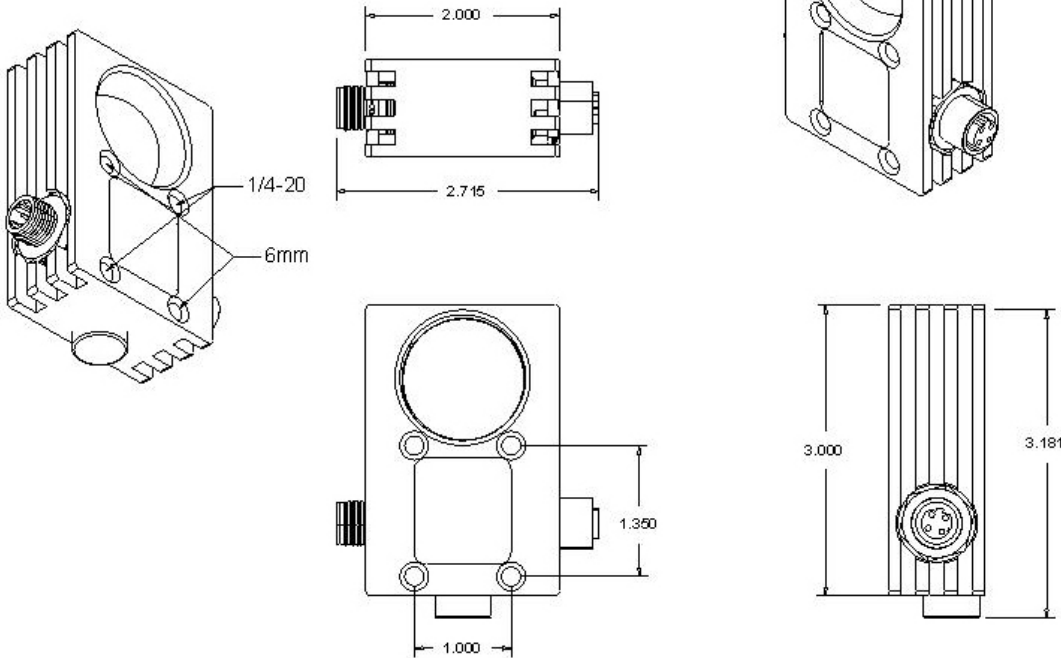

GWI Eyeball M12x2

High Output With Evenness That is Unsurpassed
5500K Colour Temperature
24 Volts DC
2 x M12 4 Pin Connector One Female One Male
M12 Passthrough For Multiple Lights
Pin 1 Brown DC+ Pin 3 Blue DC-
.4 Amp Draw
Equivalent to IP67
1/4-20 and 6mm Mounting Options
Black Anodized 6061T6 Body
Designed & Manufactured in Canada

GWI Eyeball

GWI Eyeball M12

GWI Eyeball M12 x 2

GWI Eyeball M12 x 3

Evolution of the Eyeball