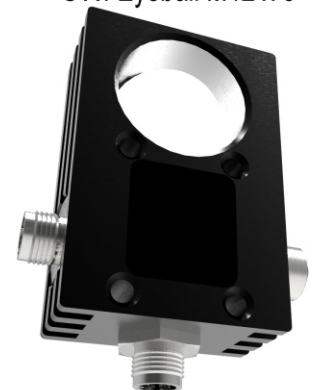

GWI Eyeball M12x2

High Output With Evenness That is Unsurpassed
5500K Colour Temperature
24 Volts DC
2 x M12 4 Pin Connector One Female One Male
M12 Passthrough For Multiple Lights
Pin 1 Brown DC+ Pin 3 Blue DC-
.4 Amp Draw
Equivalent to IP67
1/4-20 and 6mm Mounting Options
Black Anodized 6061T6 Body
Designed & Manufactured in Canada

GWI Eyeball

GWI Eyeball M12

GWI Eyeball M12 x 2

GWI Eyeball M12 x 3

Evolution of the Eyeball