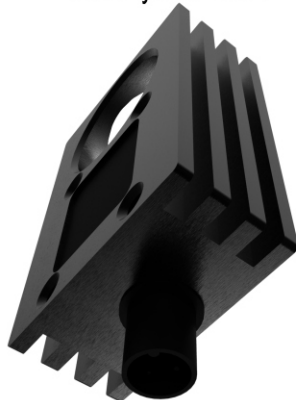

GWI Eyeball M12x2

High Output With Evenness That is Unsurpassed
5500K Colour Temperature
24 Volts DC
2 x M12 4 Pin Connector One Female One Male
M12 Passthrough For Multiple Lights
Pin 1 Brown DC+ Pin 3 Blue DC-
.4 Amp Draw
Equivalent to IP67
1/4-20 and 6mm Mounting Options
Black Anodized 6061T6 Body
Designed & Manufactured in Canada

GWI Eyeball

GWI Eyeball M12

GWI Eyeball M12 x 2

GWI Eyeball M12 x 3

Evolution of the Eyeball