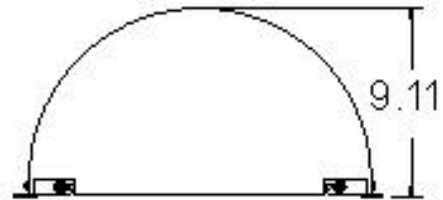

GWI 12" Dome

Evenness That is Unsurpassed
5000K Colour Temperature
24 Volts DC
M12 Connectors
Pin 1 + Pin 3 -
2.2 Amp Draw
Flame Resistent PVC Housing
Black Anodized 6061T6 Heat Sink

Designed & Manufactured in Canada

Side

End

Bottom

Top

Dimensions in Inches