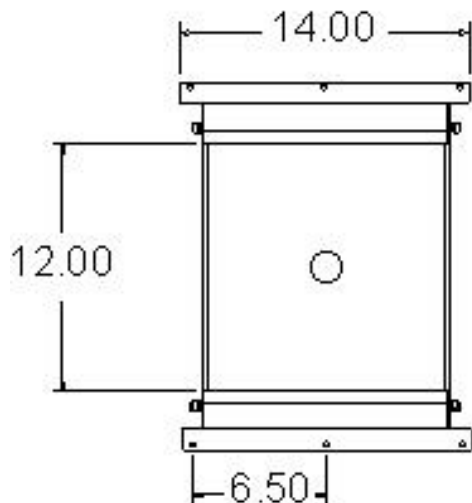

GWI 12" Dome

Evenness That is Unsurpassed
5000K Colour Temperature
24 Volts DC
M12 Connectors
Pin 1 + Pin 3 -
2.2 Amp Draw
Flame Resistent PVC Housing
Black Anodized 6061T6 Heat Sink

Designed & Manufactured in Canada

Side

End

Bottom

Top

Dimensions in Inches